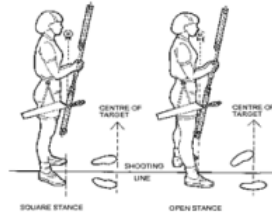

SPAC Junior Program 2018 – 2019

Saturday Mornings

Indoor Early Class 09:30 – 10:45
 Indoor late Class 11:00 – 12:15
 Outdoor Classes (May/June) 10:30 – 12:00

Sherwood park Archery Club www.sparchery.ca

November	December			January			February			March			April			May			June																
3	10	17	24	1	8	15	22	29	31	5	12	19	26	2	9	16	23	2	9	16	23	30	6	13	20	27	4	11	18	25	1	8	15	22	
Registration Day	NO CLASSES	NO CLASSES	CLASSES	CLASSES	CLASSES	Christmas Party	NO CLASSES	NO CLASSES	NO CLASSES	NO CLASSES	CLASSES	CLASSES	CLASSES	CLASSES	CLASSES	NO CLASSES	CLASSES	CLASSES	CLASSES	CLASSES	CLASSES	NO CLASSES	NO CLASSES	CLASSES	CLASSES	NO CLASSES	CLASSES	Intro to Outdoor	10:00 AM Outdoor	NO CLASSES	10:00 AM Outdoor	10:00 AM Outdoor	10:00 AM Outdoor	10:00 AM Outdoor	Jr Prg Wrap Up

1 - Stance

2 - Nocking the arrow

3 - Bow Hand

4 - Drawing Hand

5 - Draw

6 - Anchor

7 - Hold and Aim

8 - Release